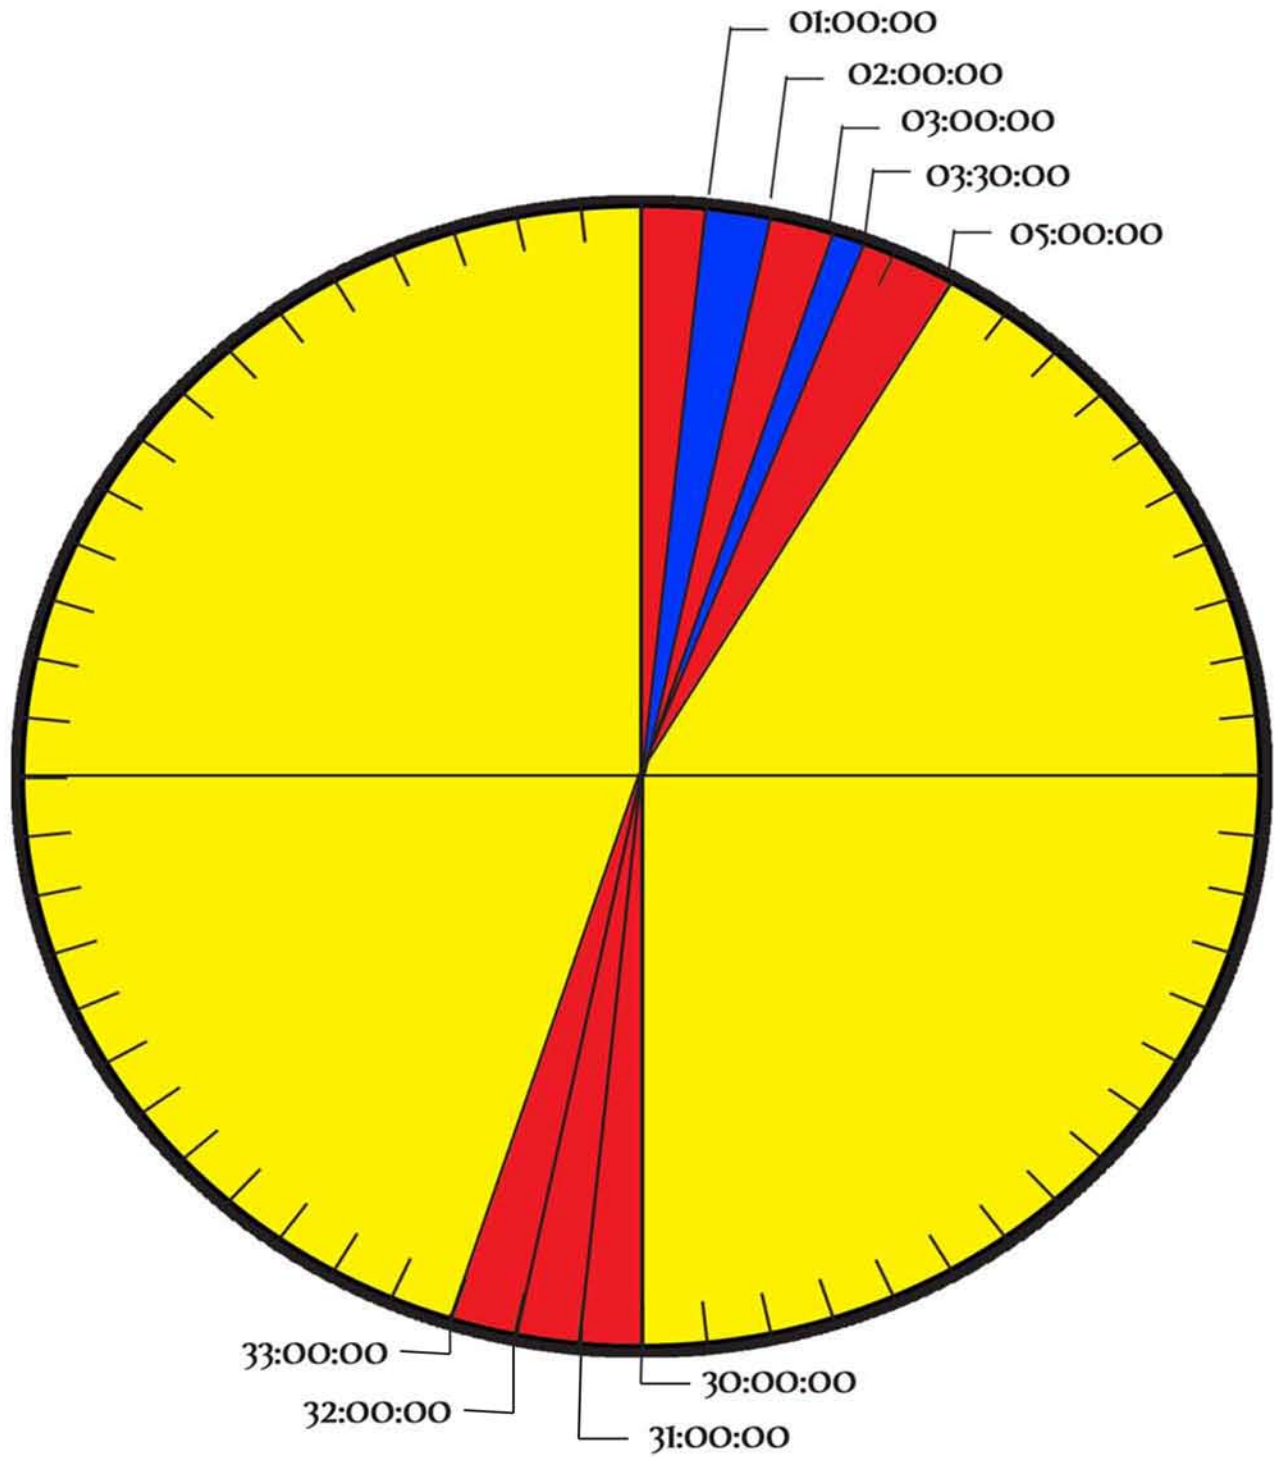

IRNUSA Radio News Broadcast Clock Channel 1

 Program Segment  Network Spot  News Segment